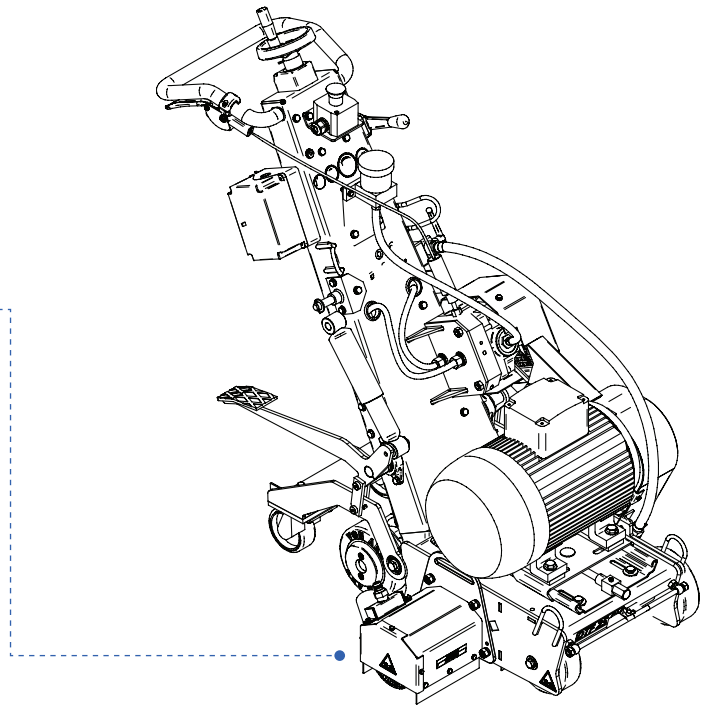

DEMONSTRATION
& HOW-TO VIDEOS

DTF 25 SH LPG

Honda 22 HP, 16.5 kW, propane

Article code	Power
800076	Honda 22 HP, 16.5 kW, propane

Key features	
Wattage / HP	16.5 Kw / 22 HP
Working width	25 cm / 10"
Distance to wall	6.7 cm / 2.6"
Depth hard concrete	10 mm / .40"
Depth softer concrete	12 mm / .48"
Production / h	540-595 f ² / h, 50-55 m ² / h on maximum depth
Standard blades included	72 pcs of 5", 125 mm diamond blades

Physical parameters	
Weight kg / lbs	240 / 529
Dimensions cm / inch	115×48×115 / 45×19×45

Field of application	
<p>Depending on the blade type, hard, brittle to firm or elastic surface materials can be worked e.g.:</p> <ul style="list-style-type: none"> Asphalt and cast asphalt surfaces Concrete and cement, synthetic stone, floor tiles Screeads of cement, wood cement, ceramic etc. Natural stone Metals Thermoplastic materials 	
<p>Surfaces made of highly elastic soft materials or fabrics and fiber materials cannot be worked, or can only be worked with certain limitations e.g.:</p> <ul style="list-style-type: none"> Latex, rubber, soft plastics and foam materials Wood, carpets and woven materials 	

SF DTF 25

Side attachment unit **707534**

Field of application

The **SF DTF 25** side attachment unit allows to significantly decrease DTF 25 SH machines working distance from the wall.
The drum is not included.

Physical parameters

Weight kg / lbs	15 / 33
Dimensions mm / inch	320×215×200 / 13×8.5×8

Key features

Working width	87 mm / 3.5"
Distance to wall	10 mm / 0.39"
Cooling	Water

⚠ Attention!

It is not possible to run the side attachment unit at the same time with the main diamond drum.