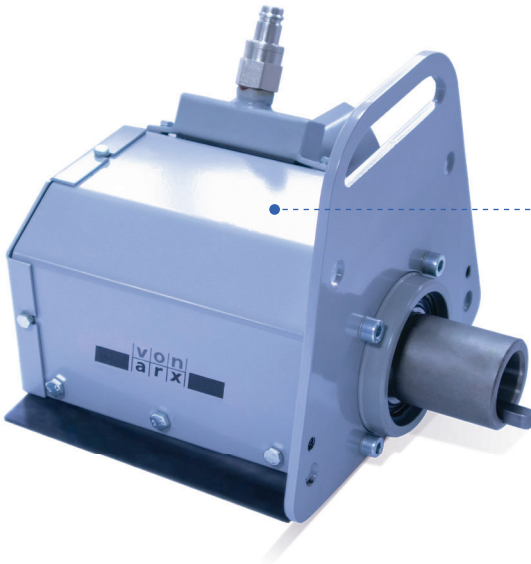

DEMONSTRATION
& HOW-TO VIDEOS

DTF 25 SH LPG

Honda 22 HP, 16.5 kW, propane

Article code	Power
800076	Honda 22 HP, 16.5 kW, propane

Key features	
Wattage / HP	16.5 Kw / 22 HP
Working width	25 cm / 10"
Distance to wall	6.7 cm / 2.6"
Depth hard concrete	10 mm / .40"
Depth softer concrete	12 mm / .48"
Production / h	540-595 f ² / h, 50-55 m ² / h on maximum depth
Standard blades included	72 pcs of 5", 125 mm diamond blades

Physical parameters	
Weight kg / lbs	240 / 529
Dimensions cm / inch	115×48×115 / 45×19×45

Field of application	
<p>Depending on the blade type, hard, brittle to firm or elastic surface materials can be worked e.g.:</p> <ul style="list-style-type: none"> Asphalt and cast asphalt surfaces Concrete and cement, synthetic stone, floor tiles Screeads of cement, wood cement, ceramic etc. Natural stone Metals Thermoplastic materials 	
<p>Surfaces made of highly elastic soft materials or fabrics and fiber materials cannot be worked, or can only be worked with certain limitations e.g.:</p> <ul style="list-style-type: none"> Latex, rubber, soft plastics and foam materials Wood, carpets and woven materials 	

SF DTF 25

Side attachment unit **707534**

Field of application

The **SF DTF 25** side attachment unit allows to significantly decrease DTF 25 SH machines working distance from the wall.
The drum is not included.

Physical parameters

Weight kg / lbs	15 / 33
Dimensions mm / inch	320×215×200 / 13×8.5×8

Key features

Working width	87 mm / 3.5"
Distance to wall	10 mm / 0.39"
Cooling	Water

⚠ Attention!

It is not possible to run the side attachment unit at the same time with the main diamond drum.